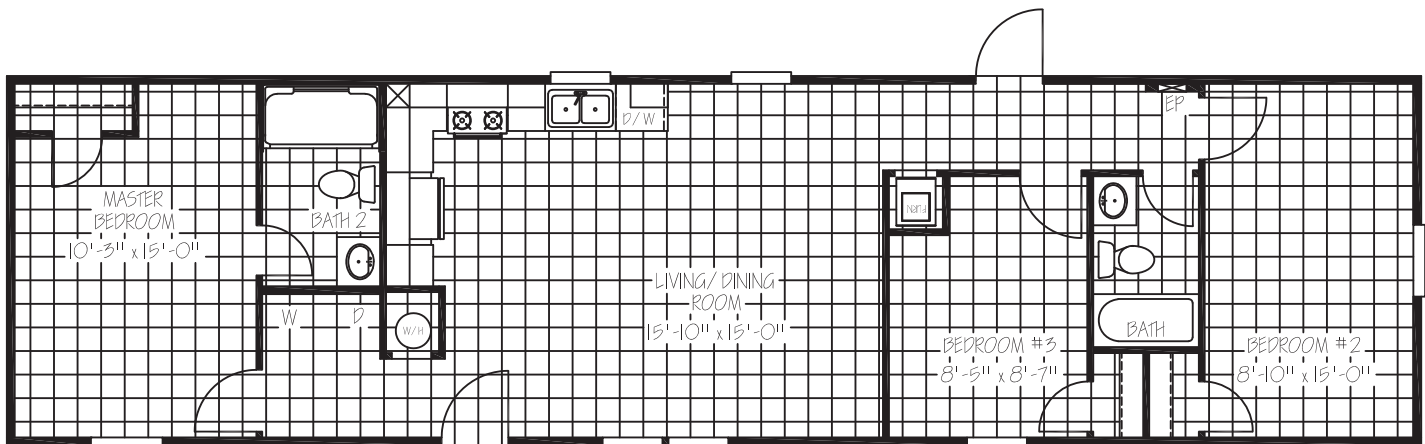

CANNONBALL

MODEL: **FAC16603A** | **16X60** | **940 SQ. FT.** | **3 BED 2 BATH**

COME AND ORDER IT!

STANDARD FEATURES

Hardwood Cabinet Doors

Lino Through Out

Dishwasher

60" Fiberglass Shower Master Bath

54" Fiberglass Tub/Shower Guest Bath

China Sinks In Both Baths

Elongated Toilets

2" Mini Blinds Throughout

Master Water Shut Off

Ceiling Fan Living Room

R21-11-11 Fiberglass Insulation

OSB with House Wrap On Vinyl Sided Homes

Low E Thermal Pane Windows

Shutters Hitch And Front Door Side

16" On Center Floor Joist

OPTIONS AVAILABLE

Wind Zone II

Thermal Zone 3 ((R30--11-22))

Smart Panel Siding

Gas Furnace / Gas Range