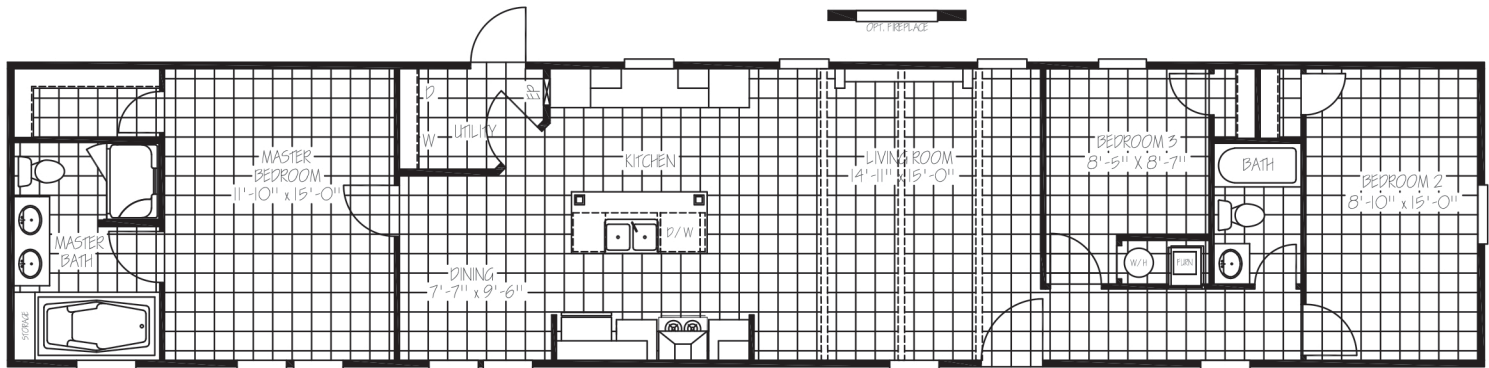

THE JACKSON

★ ★ ★ THE
AMERICAN
SERIES

MODEL: AMS16763B | 16 X 76 | 1,191 SQ. FT. | 3 BED 2 BATH

UTILITY

- Total Electric with 200 Amp Service
- Exterior Outlet Front Door Side
- Water Shut Offs at Toilets Only
- Master Water Shut-Off Valve in Utility
- Utility Door

INSULATION

- R-21 Blown Fiberglass Roof (*Formaldehyde Free*)
- R-11 Fiberglass Insulation in Walls (*Kraft Back*)
- R-11 Fiberglass Insulation in Floors
- Thermal Zone II

EXTERIOR

- Low E Thermal Pane Windows
- Steel Front Door with Full View Storm
- Cottage Rear Door
- Vinyl Siding / Comp Roof
- Whole House Wrap/ Vapor Barrier
- 5" Lineal Trim
- 16" on Center 2x6 Floor Joist

BATHS

- 72" Deck Tub W/Cab Door Access to Plumbing
- 48" Fiberglass Shower with Glass Doors
- Ceramic Lavs in Master/Guest Bath
- LED Flush Mounted Ceiling Lights over Shower, Tub, Lav
- 54" Fiberglass Tub/Shower in Guest Bath
- Brushed Nickel Metal Faucets w/Lever Handles
- Elongated Toilets
- Master Bath Mirror Trim