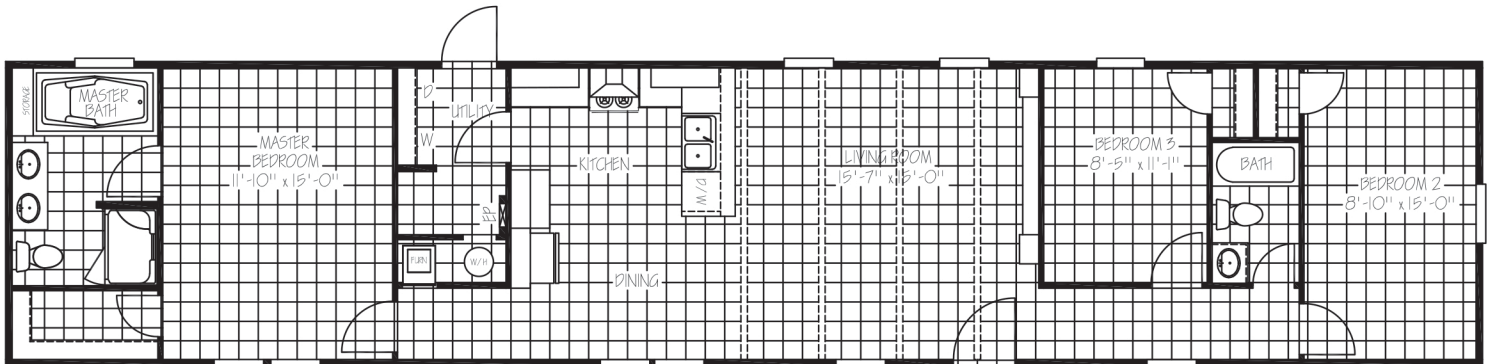

# THE REAGAN

★ ★ ★ THE  
**AMERICAN**  
SERIES

MODEL: AMS16763C | 16 X 76 | 1,191 SQ. FT. | 3 BED 2 BATH

## UTILITY

- Total Electric with 200 Amp Service
- Exterior Outlet Front Door Side
- Water Shut Offs at Toilets Only
- Master Water Shut-Off Valve in Utility
- Utility Door

## BATHS

- 72" Deck Tub W/Cab Door Access to Plumbing
- 48" Fiberglass Shower with Glass Doors
- Ceramic Lavs in Master/Guest Bath
- LED Flush Mounted Ceiling Lights over Shower, Tub, Lav
- 54" Fiberglass Tub/Shower in Guest Bath
- Brushed Nickel Metal Faucets w/Lever Handles
- Elongated Toilets
- Master Bath Mirror Trim