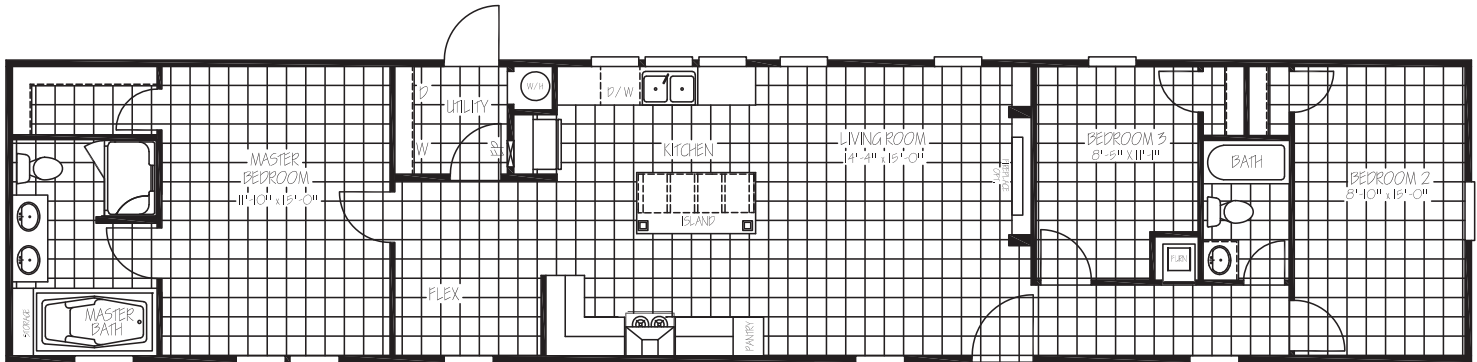

THE WILSON

THE ELITE SERIES

MODEL: ELS16763A | 16 X 76 | 1,191 SQ. FT. | 3 BED 2 BATH

UTILITY

- Total Electric with 200 Amp Service
- Exterior Outlet Front Door Side
- Water Shut Offs at Toilets Only
- Master Water Shut-Off Valve in Utility

INSULATION

- R-21 Blown Fiberglass Roof (*Formaldehyde Free*)
- R-11 Fiberglass Insulation in Walls (*Kraft Back*)
- R-11 Fiberglass Insulation in Floors
- Thermal Zone II

APPLIANCES

- Stainless Steel 17 Cubic Foot Refrigerator
- Stainless Steel Smooth Top Range
- Stainless Steel Dishwasher
- Box Range Vent Hood
- 30 Gal. Dual Element High Efficiency Water

BATHS

- 72" Deck Tub W/Cab Door Access to Plumbing
- 48" Fiberglass Shower w/ Glass door
- Ceramic Lavs in Master Bath
- LED Flush Mounted Ceiling Lights
- 54" Fiberglass Tub/Shower in Guest Bath
- Brushed Nickel Metal Faucets w/Lever Handles
- Elongated Toilets