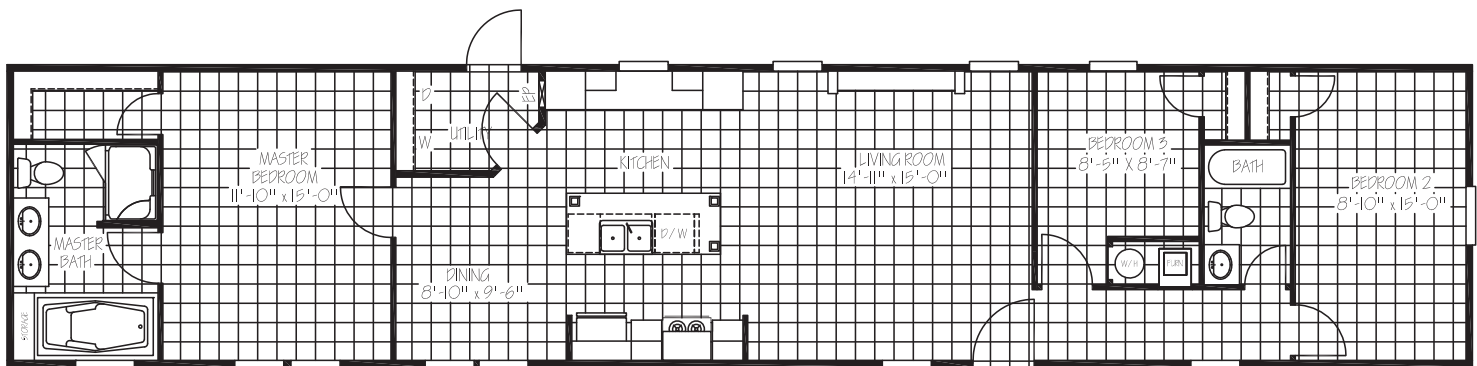

# THE JACKSON

THE  
**ELITE**  
SERIES

MODEL: **ELS16763D** | 16 X 76 | 1,191 SQ. FT. | 3 BED 2 BATH

## EXTERIOR

- Low E Thermal Pane Windows with Argon Gas
- Craftsman Style Front Door with Full View Storm
- Cottage Rear Door
- Vinyl Siding / Comp Roof
- 5" Lineal Trim FDS/Hitch
- 16" on Center 2x6 Floor Joist
- Vinyl Siding with OSB Wrap and Vapor Barrier
- Metal Eyebrow over Hitch End Window

## KITCHEN

- 42" Overhead Cabinet System
- 3/4" Hardwood Cabinet Doors
- Lined Overhead Cabinets
- Lined Center Shelf in Base Cabinets
- White Farmhouse Sink
- Spring Loaded Faucet with Sprayer

## BATHS

- 72" Deck Tub W/Cab Door Access to Plumbing
- 48" Fiberglass Shower w/ Glass door
- Oval China Sinks Both Baths
- 54" Fiberglass Tub/Shower in Guest Bath
- Brushed Nickel Metal Faucets w/Lever Handles
- Elongated Toilets