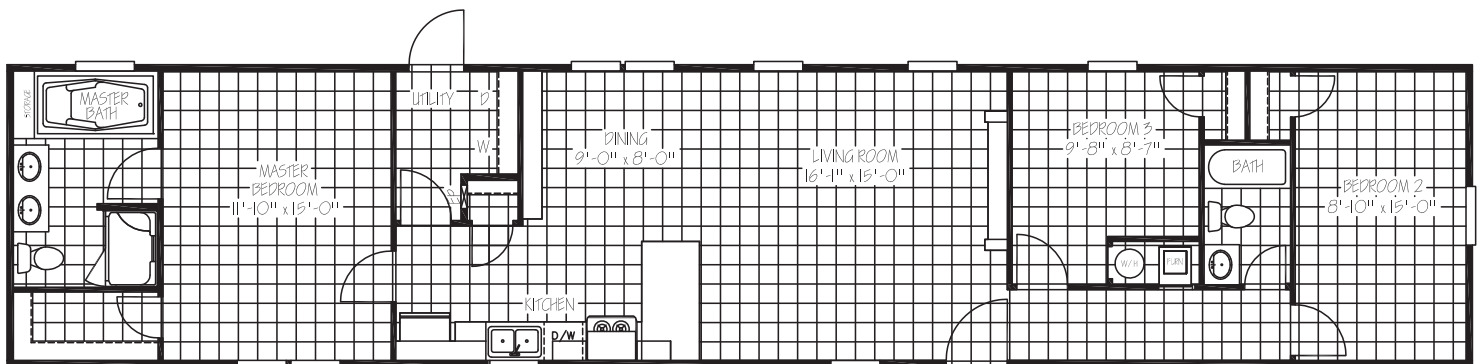

THE PATTON

THE
ELITE
SERIES

MODEL: ELS16763C | 16 X 76 | 1,191 SQ. FT. | 3 BED 2 BATH

EXTERIOR

- Low E Thermal Pane Windows with Argon Gas
- Craftsman Style Front Door with Full View Storm
- Cottage Rear Door
- Vinyl Siding / Comp Roof
- 5" Lineal Trim FDS/Hitch
- 16" on Center 2x6 Floor Joist
- Vinyl Siding with OSB Wrap and Vapor Barrier
- Metal Eyebrow over Hitch End Window

INSULATION

- R-33 Blown Fiberglass Roof (*Formaldehyde Free*)
- R-13 Fiberglass Insulation in Walls (*Kraft Back*)
- R-22 Fiberglass Insulation in Floors
- Thermal Zone II / ENERGY STAR

KITCHEN

- 42" Overhead Cabinet System
- 3/4" Hardwood Cabinet Doors
- Lined Overhead Cabinets
- Lined Center Shelf in Base Cabinets
- White Farmhouse Sink
- Spring Loaded Faucet with Sprayer

APPLIANCES

- Stainless Steel Refrigerator
- Stainless Steel Smooth Top Range
- Stainless Steel Dishwasher
- Box Range Vent Hood
- 30 Gal. Dual Element High Efficiency Water Heater

INTERIOR

- Programmable Thermostat
- 8 Foot Flat Ceilings
- Upgrade Lino Throughout
- 52" Brushed Nickel Ceiling Fan in Living Room
- Wire and Brace for Ceiling Fan Master Bedroom
- Brushed Nickel Glass Light Fixtures in all Bedrooms
- LED Flush Mounted Ceiling Lights
- 2" Blinds Throughout
- Brushed Nickel Lever Handles Interior Doors
- Entertainment Center

BATHS

- 72" Deck Tub W/Cab Door Access to Plumbing
- 48" Fiberglass Shower w/ Glass door
- Oval China Sinks Both Baths
- 54" Fiberglass Tub/Shower in Guest Bath
- Brushed Nickel Metal Faucets w/Lever Handles
- Elongated Toilets