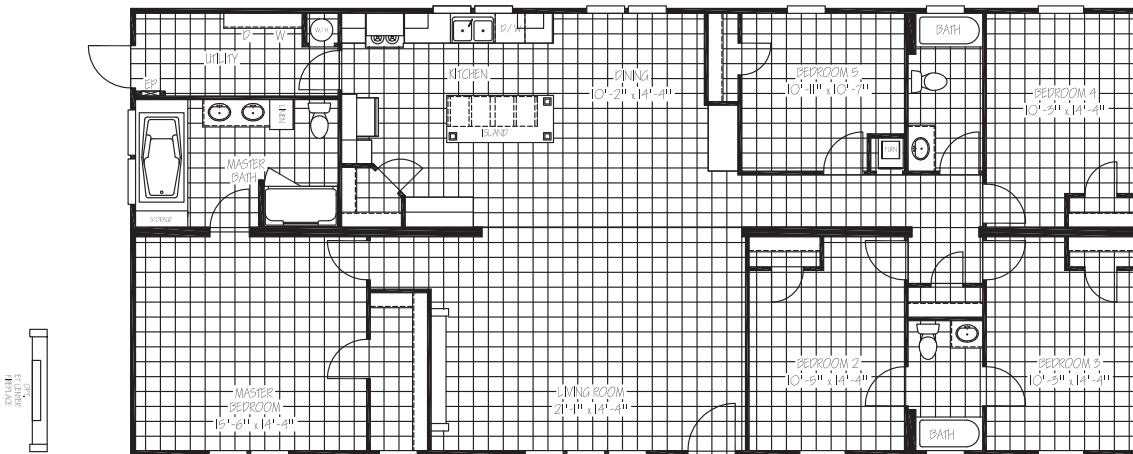

# THE ELITE SERIES

MODEL: ELT32685B | 32 X 68 | 2,040 SQ. FT. | 5 BED 3 BATH

## EXTERIOR

- Low E Thermal Pane Windows with Argon Gas
- Craftsman Style Front Door with Full View Storm
- Cottage Rear Door
- Vinyl Siding with OSB Wrap and Vapor Barrier
- Architectural Shingles
- 5" Lineal Trim FDS
- 2x8 Floor Joist 16" on Center
- Smart Panel Insert with Columns & Eyebrow
- Exterior Outlet Front Door Side