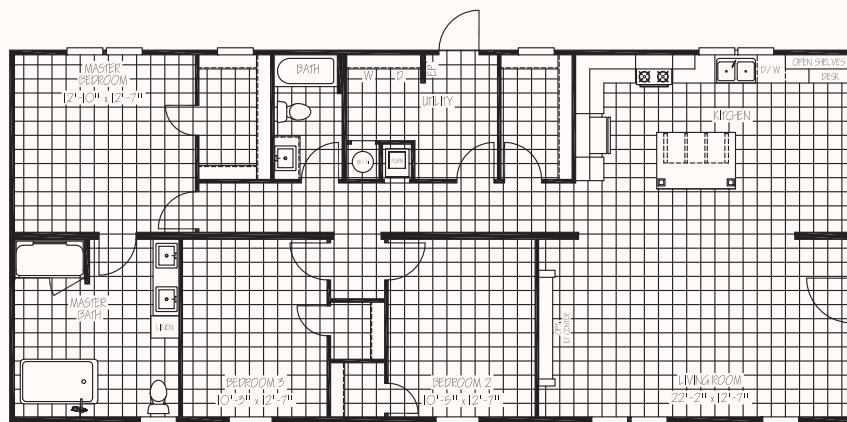

LAKELAND

MODEL: **FAC28603A** | **28X60** | **1,580 SQ. FT.** | **3 BED 2 BATH**

STANDARD FEATURES

EXTERIOR

- Low E Thermal Pane Windows with Argon Gas
- Vinyl Siding w/ OSB Wrap & Vapor Barrier
- Craftsman 38x80 Residential Front Door
- Cottage Rear Door
- 2x6 Floor Joist 16" on Center
- Deluxe Hitch End Treatment
- Metal Roof

INSULATION

- R-21 Blown Fiberglass Roof (Formaldehyde Free)
- R-11 Fiberglass Insulation in Walls (Kraft Back)
- R-11 Fiberglass Insulation in Floors
- Thermal Zone 2

INTERIOR

- Pex Plumbing Legend Smart Click Fittings
- Upgraded Lino Throughout
- Ceiling Fan in Living Room
- 2" Blinds Throughout
- Programmable Thermostat