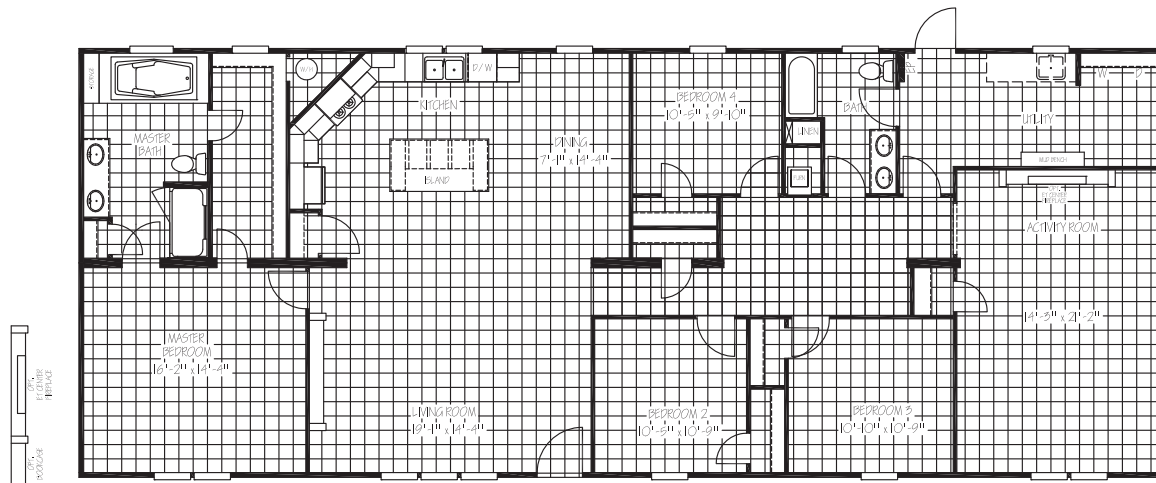

# THE MURPHY

THE  
**ELITE**  
SERIES

MODEL: **ELT32764A** | 32 X 76 | 2,280 SQ. FT. | 4 BED 2 BATH

## EXTERIOR

- Low E Thermal Pane Windows with Argon Gas
- Craftsman Style Front Door with Full View Storm
- Cottage Rear Door
- Vinyl Siding with OSB Wrap and Vapor Barrier
- Architectural Shingles
- 5" Lineal Trim FDS
- 2x8 Floor Joist 16" on Center
- Smart Panel Insert with Columns & Eyebrow
- Exterior Outlet Front Door Side