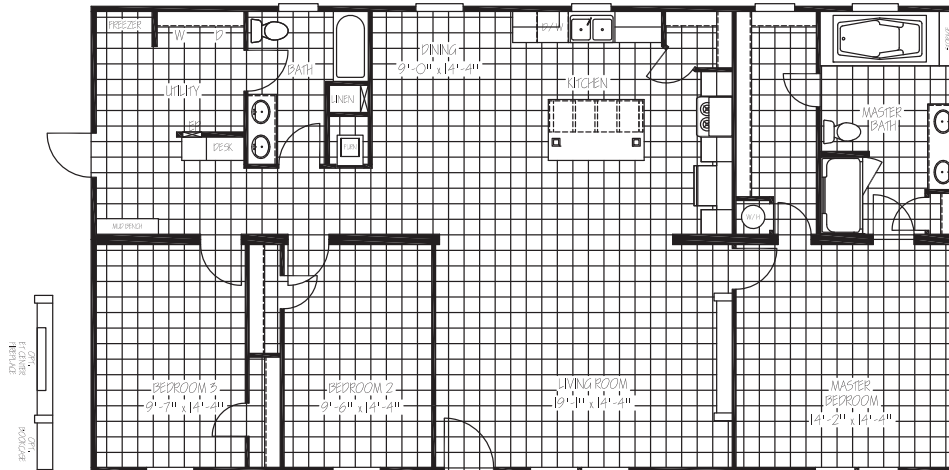

THE ROOSEVELT

THE
ELITE
SERIES

MODEL: **ELT32563A** | 32 X 56 | 1,680 SQ. FT. | 3 BED 2 BATH

EXTERIOR

- Low E Thermal Pane Windows with Argon Gas
- Craftsman Style Front Door with Full View Storm
- Cottage Rear Door
- Vinyl Siding with OSB Wrap and Vapor Barrier
- Architectural Shingles
- 5" Lineal Trim FDS
- 2x8 Floor Joist 16" on Center
- Smart Panel Insert with Columns & Eyebrow
- Exterior Outlet Front Door Side

INSULATION

- R-21 Blown Fiberglass Roof (Formaldehyde Free)
- R-11 Fiberglass Insulation in Walls (Kraft Back)
- R-11 Fiberglass Insulation in Floors
- Thermal Zone 2

INTERIOR

- Pex Plumbing with Legend Smart Click Fittings
- Programmable Thermostat
- 8 Foot Flat Ceilings
- Upgraded Lino Throughout
- Ceiling Fan in Living Room
- Wire and Brace for Ceiling Fan All Bedrooms
- Glass Light Fixtures in all Bedrooms
- LED Flush Mounted Ceiling Lights
- 2" Blinds Throughout
- Lever Handles on Interior Doors
- Entertainment Center
- Overhead Air
- Textured Ceilings

KITCHEN

- 42" Overhead Cabinet System
- 3/4" Hardwood Cabinet Doors
- Lined Overhead Cabinets
- Lined Center Shelf in Base Cabinets
- Stainless Steel Farmhouse Sink
- Spring Loaded Faucet with Sprayer
- Color Matching Box Vent Hood
- Pendant Lights Over Island
- Tile Backsplash