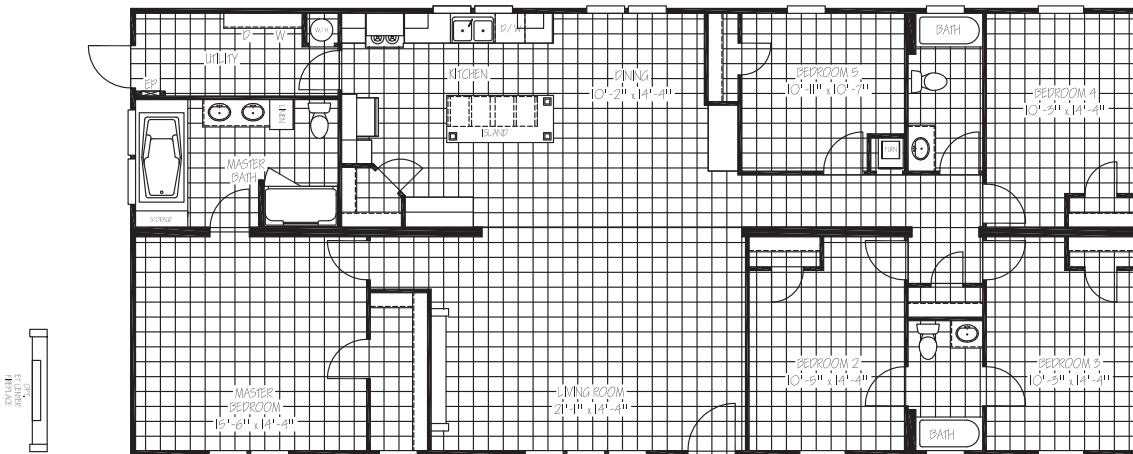

THE ROYAL

THE ELITE SERIES

MODEL: ELT32685B | 32 X 68 | 2,040 SQ. FT. | 5 BED 3 BATH

EXTERIOR

- Low E Thermal Pane Windows with Argon Gas
- Craftsman Style Front Door with Full View Storm
- Cottage Rear Door
- Vinyl Siding with OSB Wrap and Vapor Barrier
- Architectural Shingles
- 5" Lineal Trim FDS
- 2x8 Floor Joist 16" on Center
- Smart Panel Insert with Columns & Eyebrow
- Exterior Outlet Front Door Side

INSULATION

- R-21 Blown Fiberglass Roof (Formaldehyde Free)
- R-11 Fiberglass Insulation in Walls (Kraft Back)
- R-11 Fiberglass Insulation in Floors
- Thermal Zone 2

INTERIOR

- Pex Plumbing with Legend Smart Click Fittings
- Programmable Thermostat
- 8 Foot Flat Ceilings
- Upgraded Lino Throughout
- Ceiling Fan in Living Room
- Wire and Brace for Ceiling Fan All Bedrooms
- Glass Light Fixtures in all Bedrooms
- LED Flush Mounted Ceiling Lights
- 2" Blinds Throughout
- Lever Handles on Interior Doors
- Entertainment Center
- Overhead Air
- Textured Ceilings

KITCHEN

- 42" Overhead Cabinet System
- 3/4" Hardwood Cabinet Doors
- Lined Overhead Cabinets
- Lined Center Shelf in Base Cabinets
- Stainless Steel Farmhouse Sink
- Spring Loaded Faucet with Sprayer
- Color Matching Box Vent Hood
- Pendant Lights Over Island
- Tile Backsplash