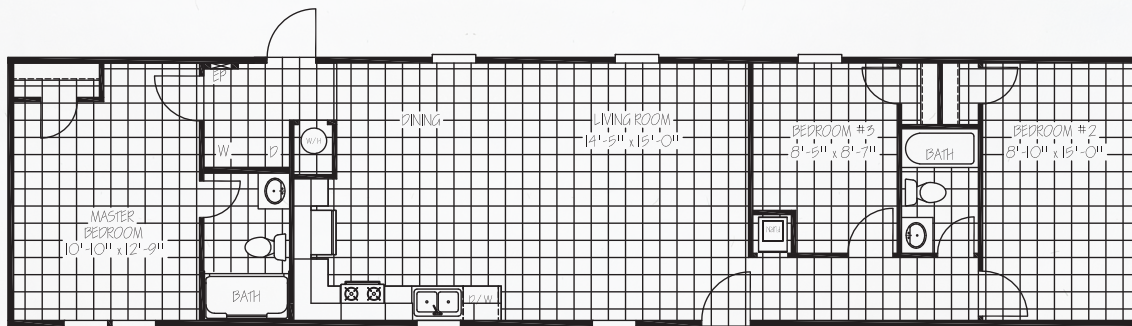

TROPIC

MODEL: **FAC16663A** | **16X66** | **1,034 SQ. FT.** | **3 BED 2 BATH**

STANDARD FEATURES

EXTERIOR

- Low E Thermal Pane Windows with Argon Gas
- 38" Sunburst Front Door with Full View Storm
- Blank Rear Door
- Vinyl Siding W/ OSB Wrap and Vapor Barrier
- Shutters Hitch and Front Door Side
- 2x8 Floor Joist 16" On Center
- Exterior Outlet Front Door Side

INSULATION

- R-21 Blown Fiberglass Roof (Formaldehyde Free)
- R-11 Fiberglass Insulation in Walls (Kraft Back)
- R-11 Fiberglass Insulation in Floors
- Thermal Zone 2

INTERIOR

- Pex Plumbing Legend Smart Click Fittings
- 8 Foot Flat Ceilings
- Upgraded Lino Throughout
- Ceiling Fan Living Room
- Wire and Brace for Ceiling Fan Master Bedroom
- LED Flush Mounted Ceiling Lights
- 2" Blinds Throughout
- Lever Handles on Interior Doors

KITCHEN

- 3/4" Hardwood Cabinet Doors
- Lined Overhead Cabinets
- Spring Loaded Faucet with Sprayer

APPLIANCES

- Black Refrigerator
- Black Range
- Black Dishwasher
- 30 Gallon Dual Element High Efficiency Water Heater